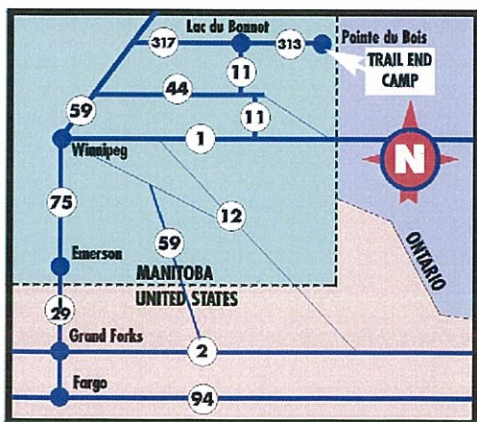

Entry forms and derby rules can be downloaded at www.mordenpolice.com/events

\$100.00 Entry Fee (includes meal after derby)

- Limited to 75 entries

10% of entry fee's to go to the biggest fish (\$750.00 potential prize!)

\$100.00 cash prize for the biggest (1st place winner not eligible for 2nd prize)

Pike
Walleye
Bass
Perch
Smallest Fish

Prizes to be raffled off!
Come for the fishing
Stay for the dinner and socialize after!